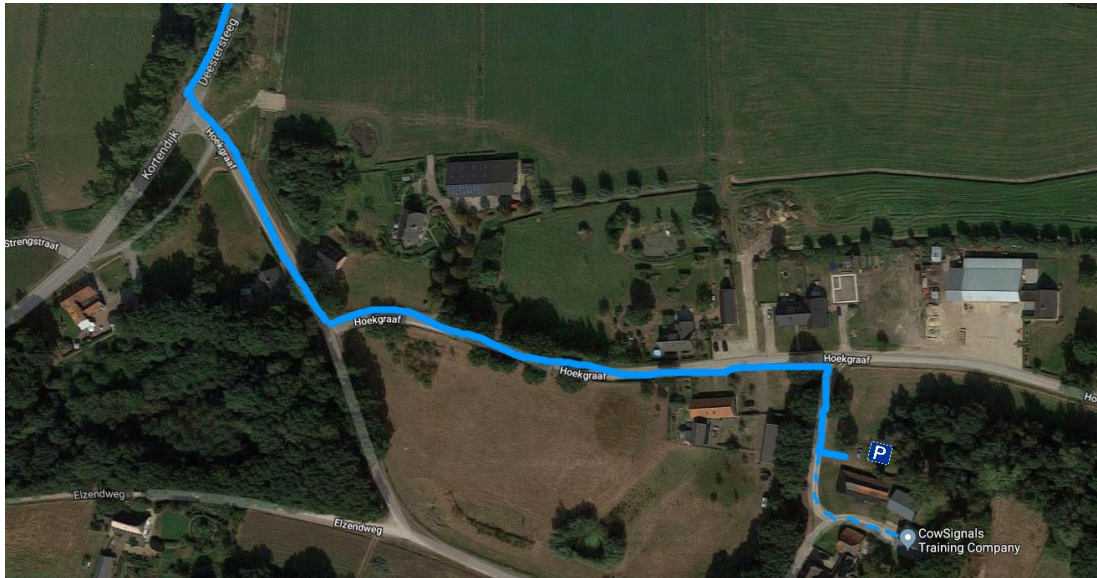

Route to CowSignals

CowSignals Training Center
Hoekgraaf 17a A1
6617 AX Bergharen

info@cowsignals.com
+31 (0)487 745041

ROUTE FROM SCHIPHOL/ UTRECHT

- From Schiphol: Start with directions towards Utrecht
- Follow directions to Nijmegen
- On the A15, take exit 34 – Beneden-Leeuwen for N323 towards Echteld
- At the round-about, take N322 / Maas & Waalweg towards Nijmegen
- Take exit Bergharen
- Take a left towards Bergharen
- Take the second left for Hoekgraaf
- Take the first left to stay on Hoekgraaf
- Drive up at No. 17a A1

ROUTE FROM NIJMEGEN

- Take A73 towards Rotterdam
- Follow N322 towards Zaltbommel/Druten
- Take exit Bergharen
- Take a left towards Bergharen
- Take the second left for Hoekgraaf
- Take the first left to stay on Hoekgraaf
- Drive up at No. 17a A1